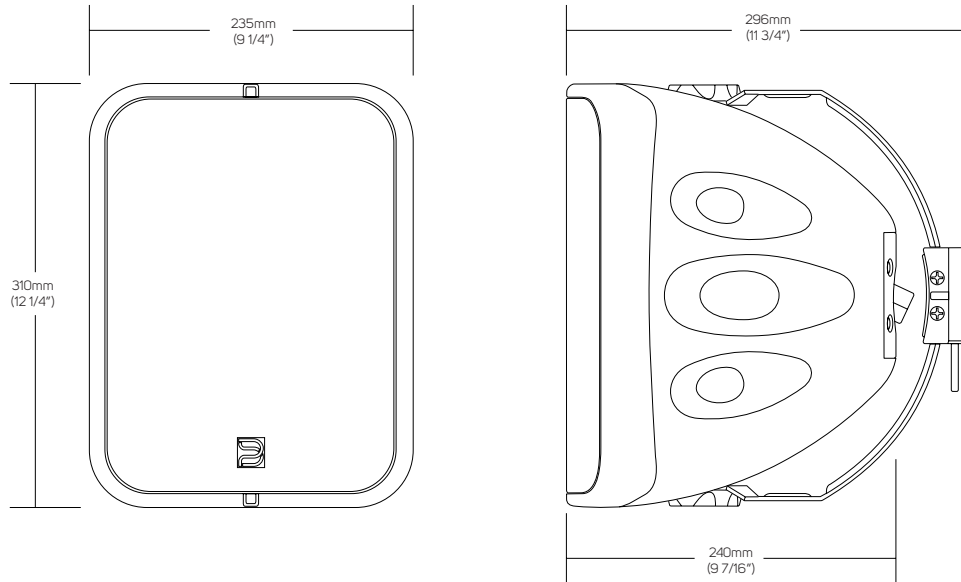

SPECIFICATIONS

CONNECTIVITY

AUDIO		Network	
Supported File Formats	MP3, AAC, WMA, OGG, WMA-L, ALAC, OPUS		Gigabit Ethernet RJ45
Hi-Res formats	FLAC, MQA, WAV, AIFF	USB	1 x Type-A port for connection to USB memory sticks (Fat32 or NTFS formatted) and supported peripherals 1 x Type-B (mini) for product servicing
Native Sampling Rates	32 - 192kHz	Power	PoE+ IEEE 802.3at Type 2 (30W) PoE++ IEEE 802.3bt Type 3 (60W)
Bit Depths	16 - 24	USER INTERFACE	
PERFORMANCE		Mobile Operating System	BluOS - Free Android and iOS App Available Online at Google Play and Apple App Store
Frequency Response	45Hz-23kHz	GENERAL	
Distortion	THD+N - 0.095% (20hz-20khz at Rated Power)	Processor	ARM® CORTEX™ A9, 1 GHz
Power Output	20 Watts @ 30 Watts PoE 40 Watts @ 60 Watts PoE	Unit Weight	4.56kg / 10.05 lbs
Speakers	1 x 165mm (6.5"), Woofer 1 x 25mm (1"), Tweeter	Gross Dimensions	235 x 310 x 296mm / 9 1/4" x 12 1/4" x 11.3/4 inches
Supported Operating Systems	Plays music from network shares on the following desktop operating systems: Microsoft Windows XP, 2000, Vista 7-10, Apple Macintosh 7-10	Power Consumption (Idle)	3.3 Watts
Free Internet Radio	TuneIn Radio, iHeartRadio, Calm Radio, Radio Paradise, LiveXLive	Storage Environment	-10° C to 50° C, 20% to 80% relative humidity
Supported Cloud Services	SoundMachine, Tunity, Custom Channels, SiriusXM for Business, Spotify, Tidal, Amazon, Deezer, Qobuz, TuneIn, Radio.com and many others	Operating Environment Indoor/Outdoor	0° to 40° C IP65* rating
Integration Partners	Control4, RTI, Crestron, URC, push, ELAN, Lutron	Finish	Available in white or black matte
Album Art	JPG	*With Port Plug Installed